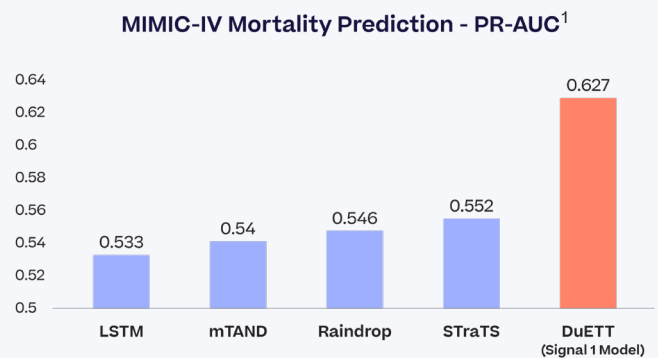

¹Labach, A. et al, "DuETT: Dual Event Time Transformer for Electronic Health Records", <https://doi.org/10.48550/arXiv.2304.13017>

Our Partners

Ready to put AI to work for your hospital?

Contact us today.

Tomi Poutanen, CEO
tomi@signal1.ai

33 Hazelton Ave, 4th Floor,
Toronto, ON, M5R 2E3

SIGNAL 1

www.signal1.ai